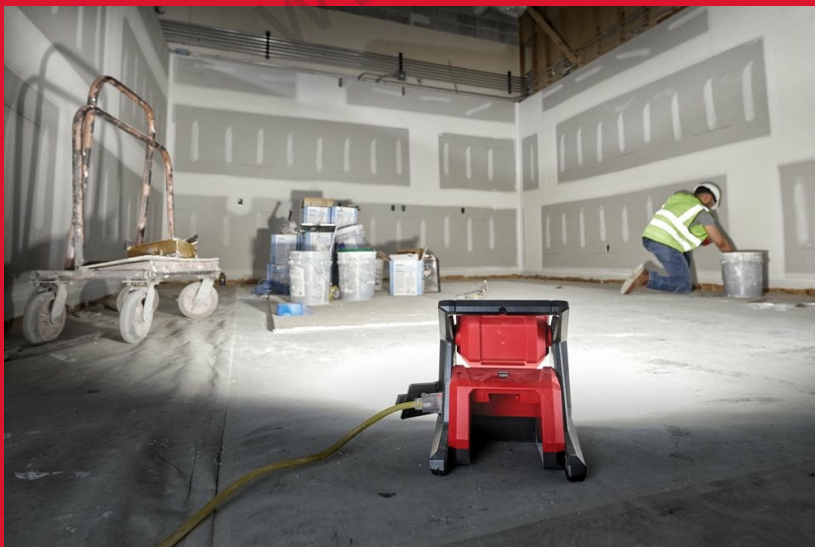

## M18 HOAL-O M18™ HIGH OUTPUT AREA LIGHT

- 4000 lumens TRUEVIEW™ of High Definition Output
- Up to 12 hours of run time on M18™ REDLITHIUM™ 5.0 Ah battery pack
- 120° rotatable light head and integrated key holes for horizontal and vertical hanging
- Impact resistant design and durable roll cage to protect the light from rough jobsite conditions
- AC/DC versatility: Powered by MILWAUKEE® M18™ batteries, or mains plug supply
- Easy one-handed transport with built-in carry handles
- Low battery indicator, light flashes when battery pack is low on charge
- Flexible battery system: works with all MILWAUKEE® M18™ batteries

**REDLITHIUM™**

Max. light output high / medium / low / strobe (lumens)	4000/ 2000/ 1200
Max. run time with M18 B5 battery (h)	3/ 6/ 12
Weight with battery pack (EPTA) (kg)	3.3 (M18 B5)
Kit included	No batteries supplied, No charger supplied, Gift box
Article Number	4933478118